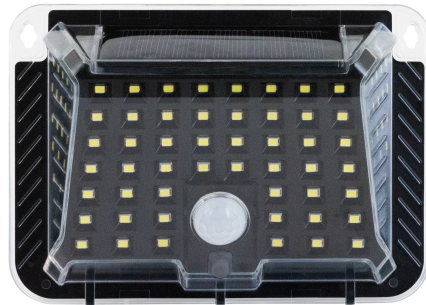

265lm

LED SOLAR SENSOR WALL LIGHT • 1 Pack

Automatic switch-on
with motion sensor

90x LED
265 Lumen

SOLAR | **9.5h** | IP44

High quality plastic

SL022EZ

Color temperature

Cool white: 5000K - 6000K

Material

High quality plastic

Function

- Permanent mode with 71 lumens
- Night light with 9 lumens – on movement 30 sec. 265 lumens
- Sensor mode – on movement 30 sec. 265 lumens
- Detection sensor: 3-5 meters
- Sensor angle: 100°

Batteries

1x 1200mAh 3.7V 18650 Li-Ion included

Runtime

Long runtime, up to 9.5 hours

No./type of LEDs

90x cool white LED

Product dimensions

Height: 10.20cm, Width: 14.30cm