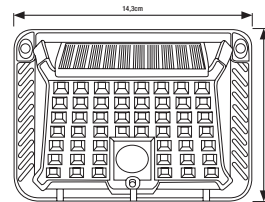

Batteries

1x 1200mAh 3.7V 18650 Li-Ion included

Runtime

Long runtime, up to 9.5 hours

No./type of LEDs

90x cool white LED

Product dimensions

Height: 10.20cm, Width: 14.30cm